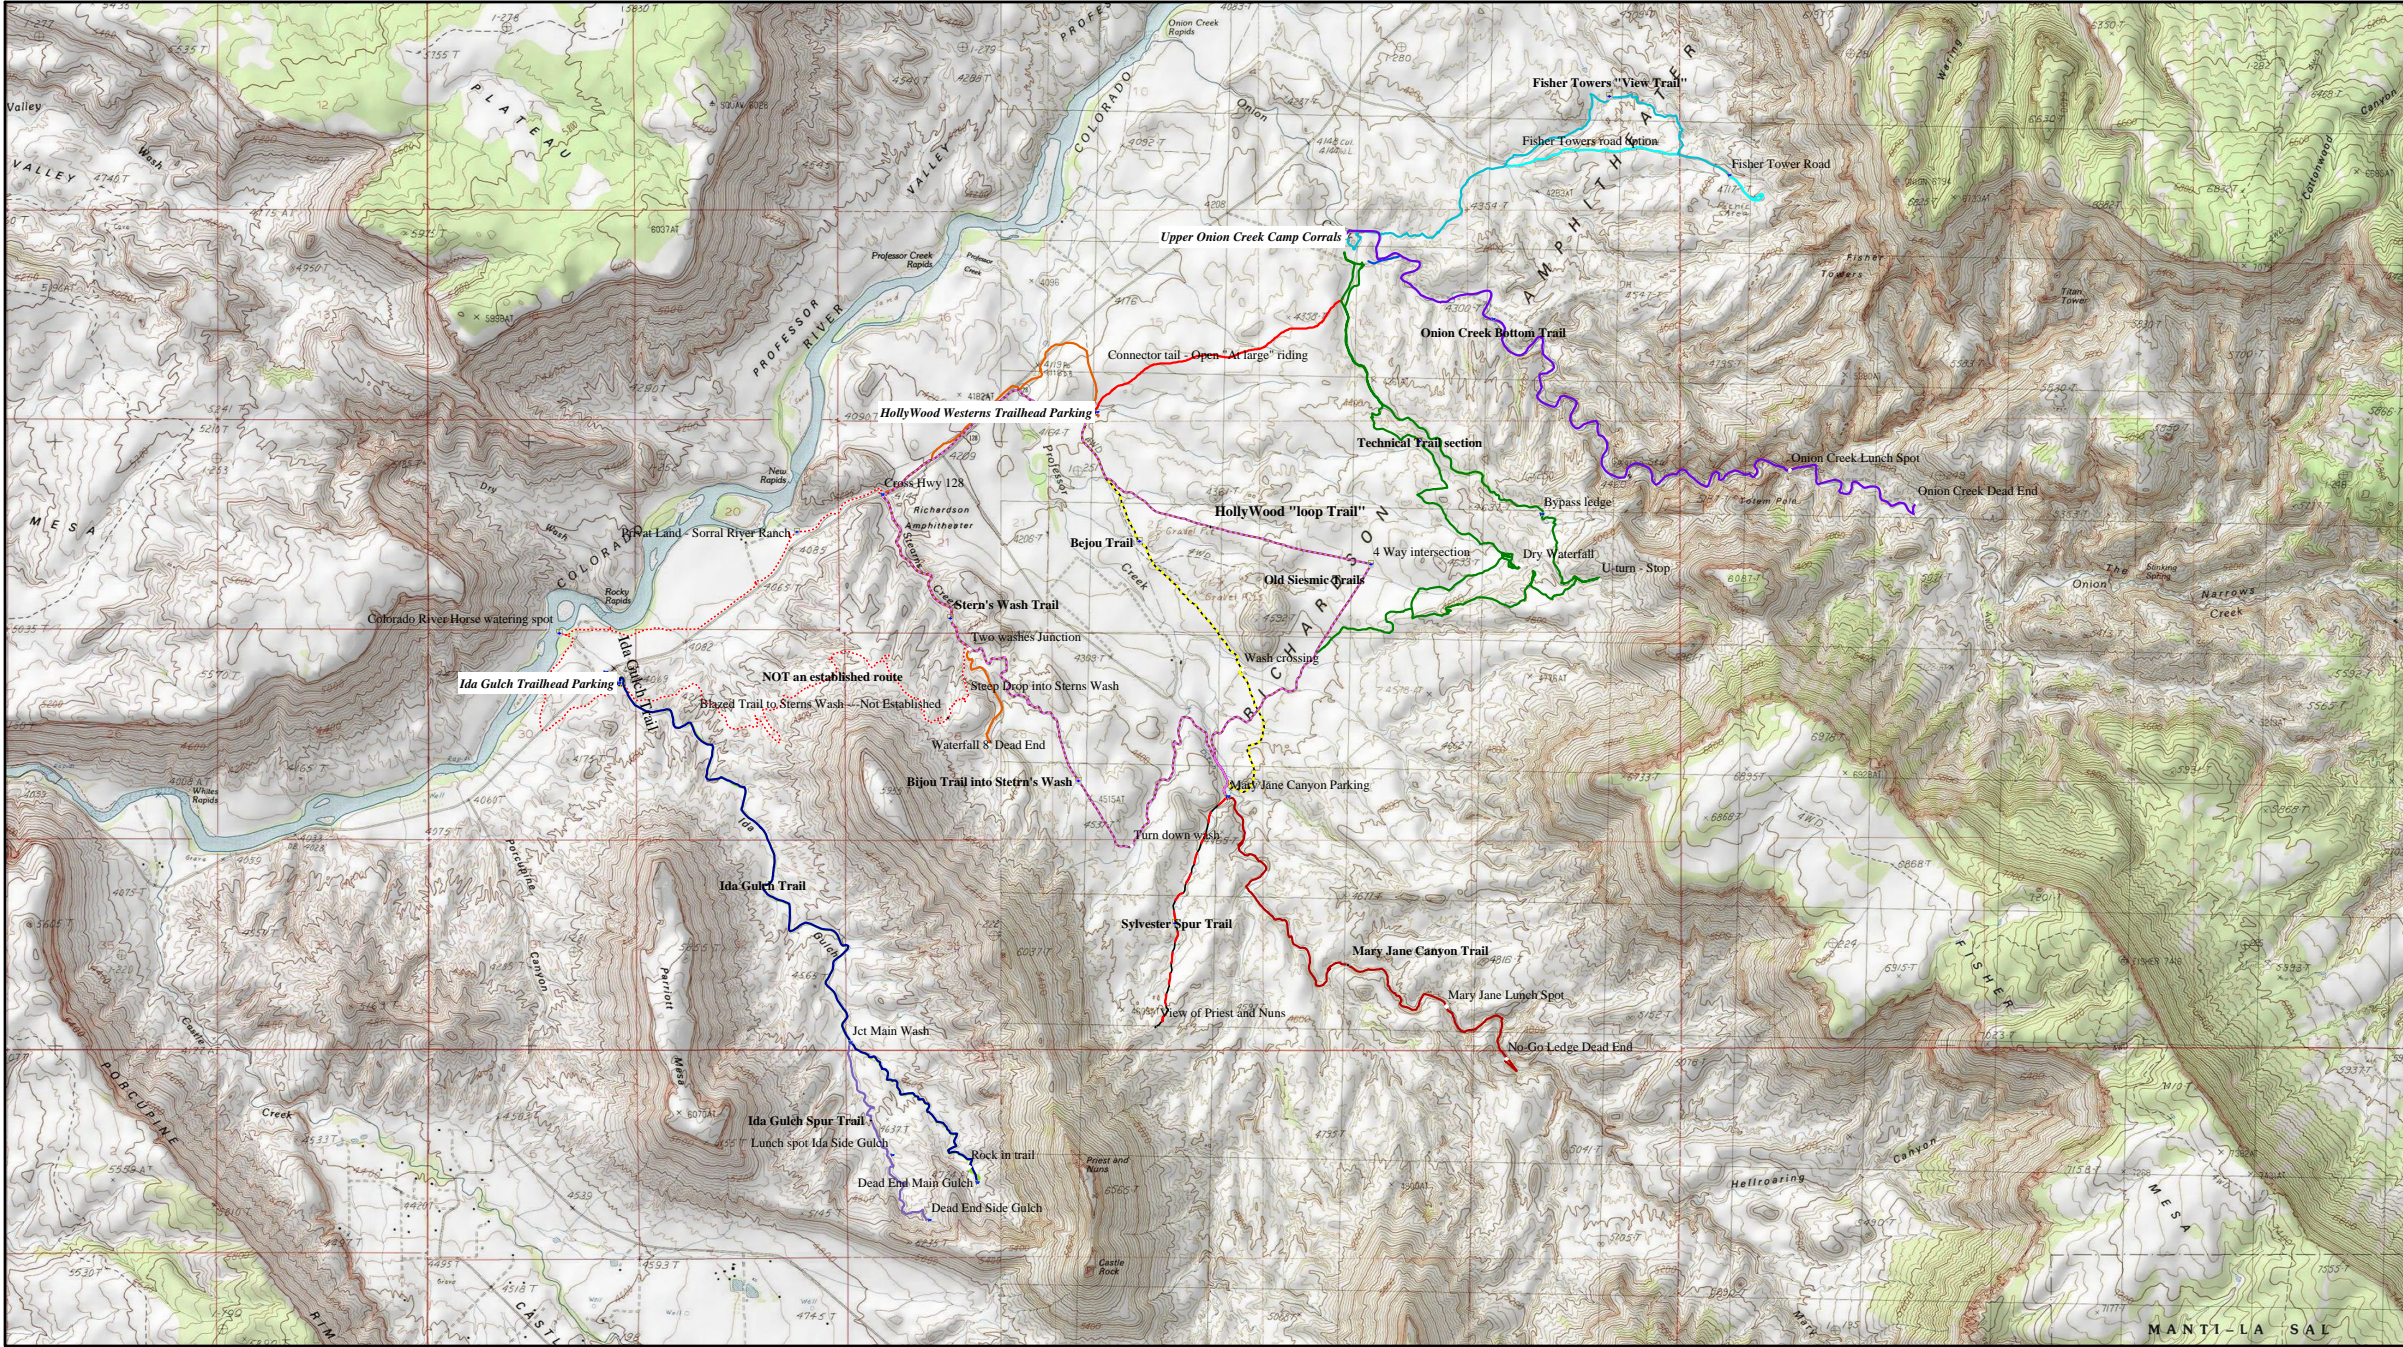

Onion Creek & Professor Valley Horse Trails

Map By: Stephen Schultz - Canyonlands Backcountry Horsemen 11-6-2019